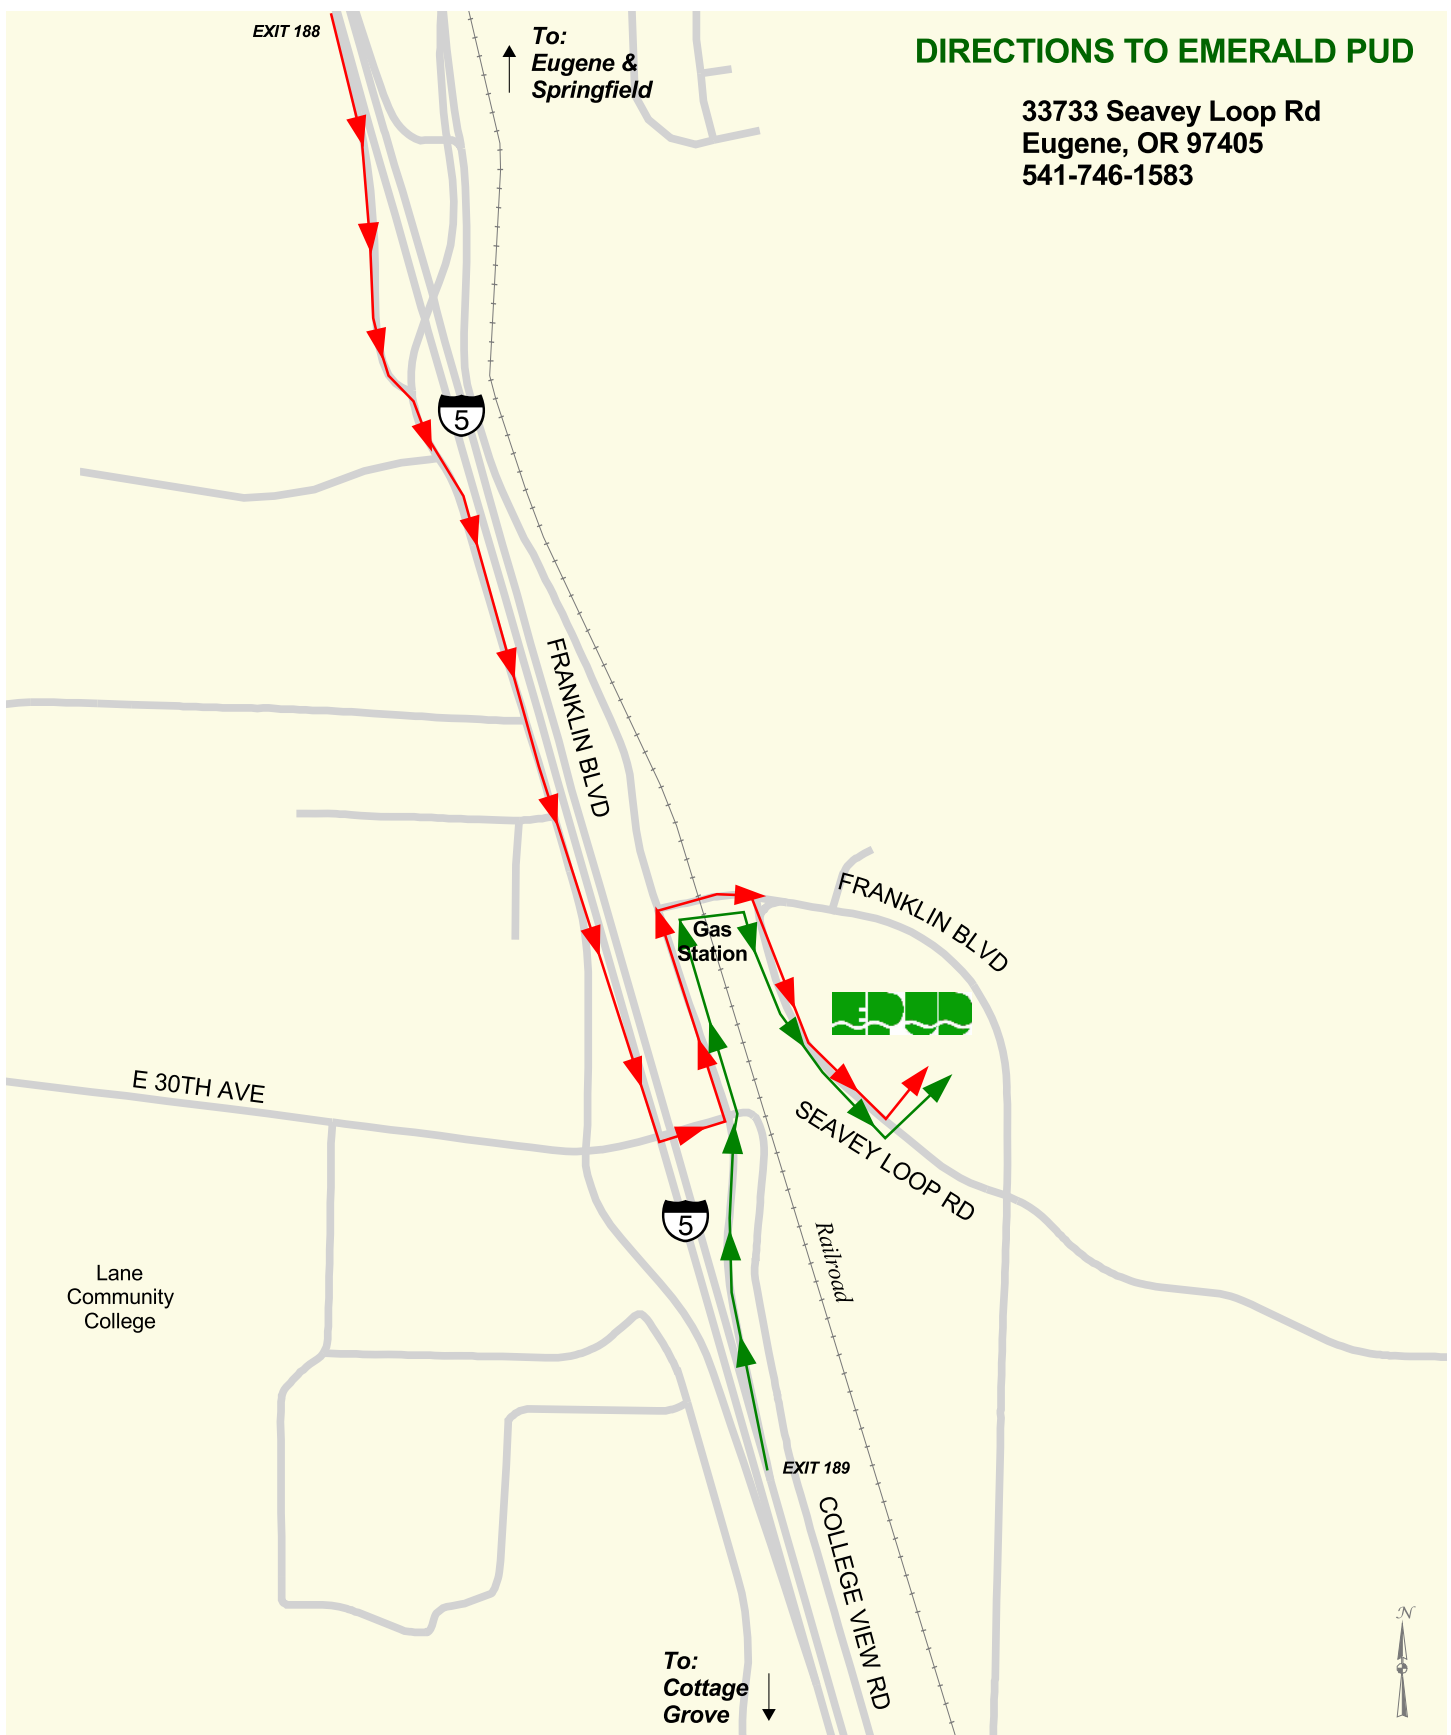

DIRECTIONS TO EMERALD PUD

33733 Seavey Loop Rd
Eugene, OR 97405
541-746-1583

From Interstate 5 Northbound:

Take exit 189, continue straight ahead from off ramp for approximately 0.15 miles. Turn right at gas station and continue under railroad overpass. Take an immediate right onto Seavey Loop Rd. Turn into first driveway on the left into EPUD's parking lot.

From Interstate 5 Southbound:

Take exit 188 and continue straight ahead to intersection light. Turn right and proceed for approximately 0.60 mile. Turn left at light and continue back across I-5. Turn left at stop sign and right at gas station. Go under railroad overpass and make an immediate right onto Seavey Loop Rd. Turn into first driveway on the left into EPUD's parking lot.